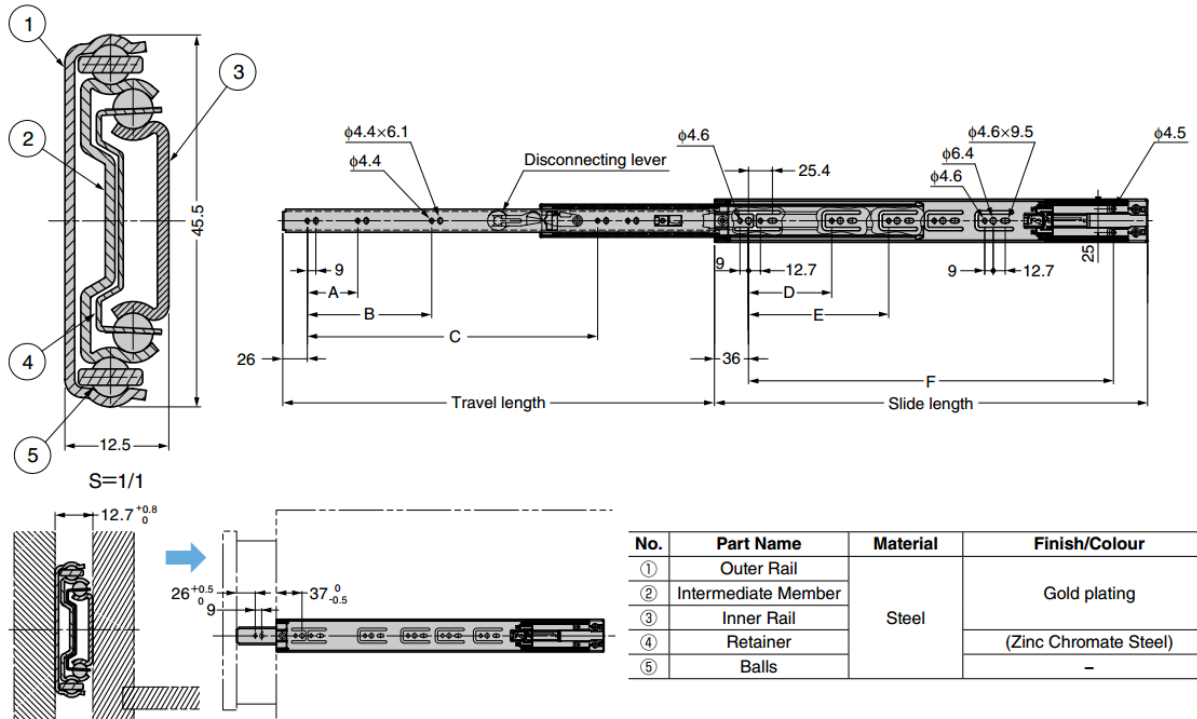

G4670GA Soft Close Gold Full Extension Slide

Max load 35kg · Soft close · Detachable · Bumper

Features

- New gold-plated version of the popular G4670 drawer runner
- Self and soft closing slide
- Full extension (3 members)
- With a bumper to avoid metal-to-metal noise at the end of the course
- Drawer is detachable by lifting the lever
- Self-closes at 20 mm distance from closed position (300 - 350 mm slide) and at 36 mm distance from closed position (400 - 500 mm slide)

Parts Included

- Truss head tapping screw 4 x 12 (gold plating)

Self and Soft Closing

Full Extension (3 Members)

Easy to Detach

Sold in pairs

Part No.	Slide Length	Travel Length	A	B	C	D	E	F	Load Capacity (per pair)
G4670-300GA	300	275	-		174		-	229	196 N 20 kg
G4670-350GA	350	353	96		224		183	279	245 N 25 kg
G4670-400GA	400	404	96		254	119	199	329	294 N 30 kg
G4670-450GA	450	455	128		294		247	379	294 N 30 kg
G4670-500GA	500	505	96	160	344		295	429	343 N 35 kg