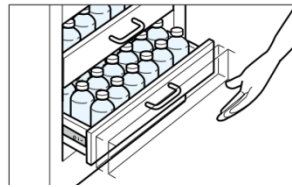

G4670GA Soft Close Gold Full Extension Slide

Max load 35kg · Soft close · Detachable · Bumper

Features

- New gold-plated version of the popular G4670 drawer runner
- Self and soft closing slide
- Full extension (3 members)
- With a bumper to avoid metal-to-metal noise at the end of the course
- Drawer is detachable by lifting the lever
- Self-closes at 20 mm distance from closed position (300 - 350 mm slide) and at 36 mm distance from closed position (400 - 500 mm slide)

Parts Included

- Truss head tapping screw 4 x 12 (gold plating)

Self and Soft Closing

Full Extension (3 Members)

Easy to Detach

Sold in pairs

Part No.	Slide Length	Travel Length	A	B	C	D	E	F	Load Capacity (per pair)
G4670-300GA	300	275	-		174		-	229	196 N 20 kg
G4670-350GA	350	353	96		224		183	279	245 N 25 kg
G4670-400GA	400	404	96		254	119	199	329	294 N 30 kg
G4670-450GA	450	455	128		294		247	379	294 N 30 kg
G4670-500GA	500	505	96	160	344		295	429	343 N 35 kg