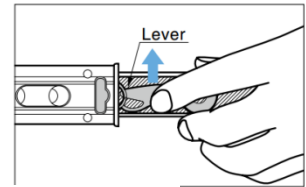

G4670GA Soft Close Gold Full Extension Slide

Max load 35kg · Soft close · Detachable · Bumper

Features

- New gold-plated version of the popular G4670 drawer runner
- Self and soft closing slide
- Full extension (3 members)
- With a bumper to avoid metal-to-metal noise at the end of the course
- Drawer is detachable by lifting the lever
- Self-closes at 20 mm distance from closed position (300 - 350 mm slide) and at 36 mm distance from closed position (400 - 500 mm slide)

Parts Included

- Truss head tapping screw 4 x 12 (gold plating)

Self and Soft Closing

Full Extension (3 Members)

Easy to Detach

Sold in pairs

Part No.	Slide Length	Travel Length	A	B	C	D	E	F	Load Capacity (per pair)
G4670-300GA	300	275	-		174		-	229	196 N 20 kg
G4670-350GA	350	353	96		224		183	279	245 N 25 kg
G4670-400GA	400	404	96		254	119	199	329	294 N 30 kg
G4670-450GA	450	455	128		294		247	379	294 N 30 kg
G4670-500GA	500	505	96	160	344		295	429	343 N 35 kg